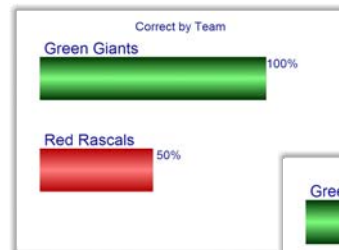

Correct by Team and Team Standings graphs are available for up to 10 teams