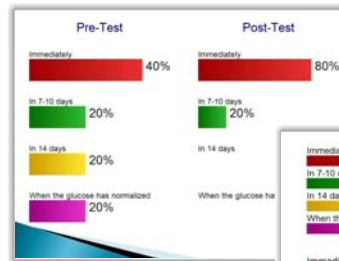

Pre-test / Post-test Graphs can be left/right or top/bottom