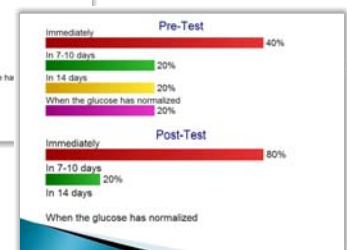

Advanced features include:

- Single Filter / subgroup display / reporting
- Simple Gaming - up to 10 teams with ability for correct by team & team standings graphs
- Top x (up to 10) individual scores for individual competition
- Rostering / Individual Tracking by Name or Keypad Number
- Pre-test / Post-test Comparative Graphing
- Impromptu Questions
- Rank Poll / Select all that apply Questions
- Control of the presentation and graph displays using a "Master Keypad" that you define (requires additional base station for Interact for fast response to control commands)
- Expanded Reporting with team / individual scoring and by Filter Subgroup

Correct by Team and Team Standings graphs are available for up to 10 teams

Pre-test / Post-test Graphs can be left/right or top/bottom

Learn more about SNAP and download a Trial Version today by going to www.snap-ars.com. See for yourself...that incorporating audience polling into your presentation...can truly be a SNAP!